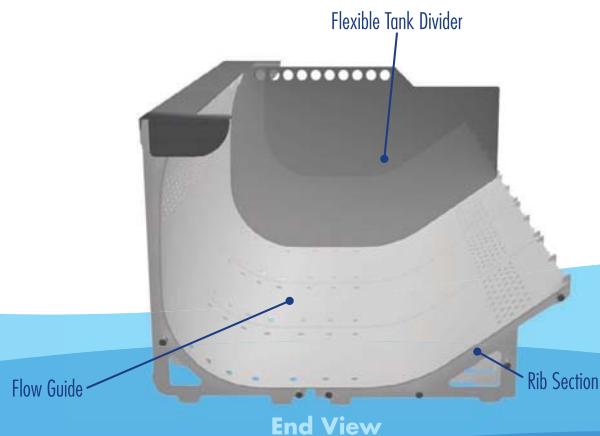

### Advanced Wash Insert (AWI)

The AWI installs into the wash tank in minutes, without tools and creates the most effective, fastest, quietest and consistent washing available.